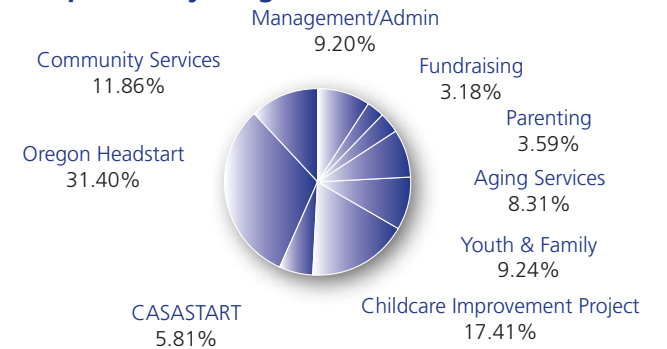

Financial Statement

Revenues	
Contributions	\$219,180
Foundations	438,829
Partnership Campaign	108,000
Animation Celebration	135,000
Program Fees and Memberships	71,765
United Way	325,560
Senior Programs	397,765
Community Services	689,191
Early/Oregon Prekindergarten Program	1,914,925
Child Care Improvement Project	923,798
Youth & Family Services	464,599
Parent Development Services	119,689
Investment Income	1,347
Other Sources	37,930
Professional In-Kind Support	21,576
Total Support & Revenues	\$5,869,154

Expenses	
Employment	3,575,557
Professional Fees	405,573
Client Assistance	616,099
Supplies and Operations	374,351
Occupancy	304,626
Staff Development	155,463
Special Events	23,664
Insurance	52,527
Other	40,120
Depreciation	54,117
Total Expenses	\$5,602,098

Current Cash Balances

03/04	\$197,801
04/05	\$293,706
05/06	\$338,235
06/07	\$510,781
07/08	\$316,966
08/09	\$625,422

Funding Sources

Expenses by Program

Total Operating Support & Revenue

03/04	\$2,577,646
04/05	\$2,799,365
05/06	\$3,550,164
06/07	\$4,127,443
07/08	\$4,623,522
08/09	\$5,869,154