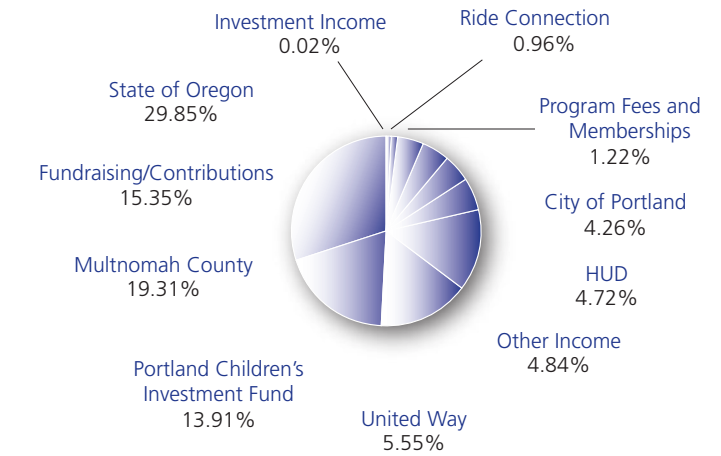

Funding Sources